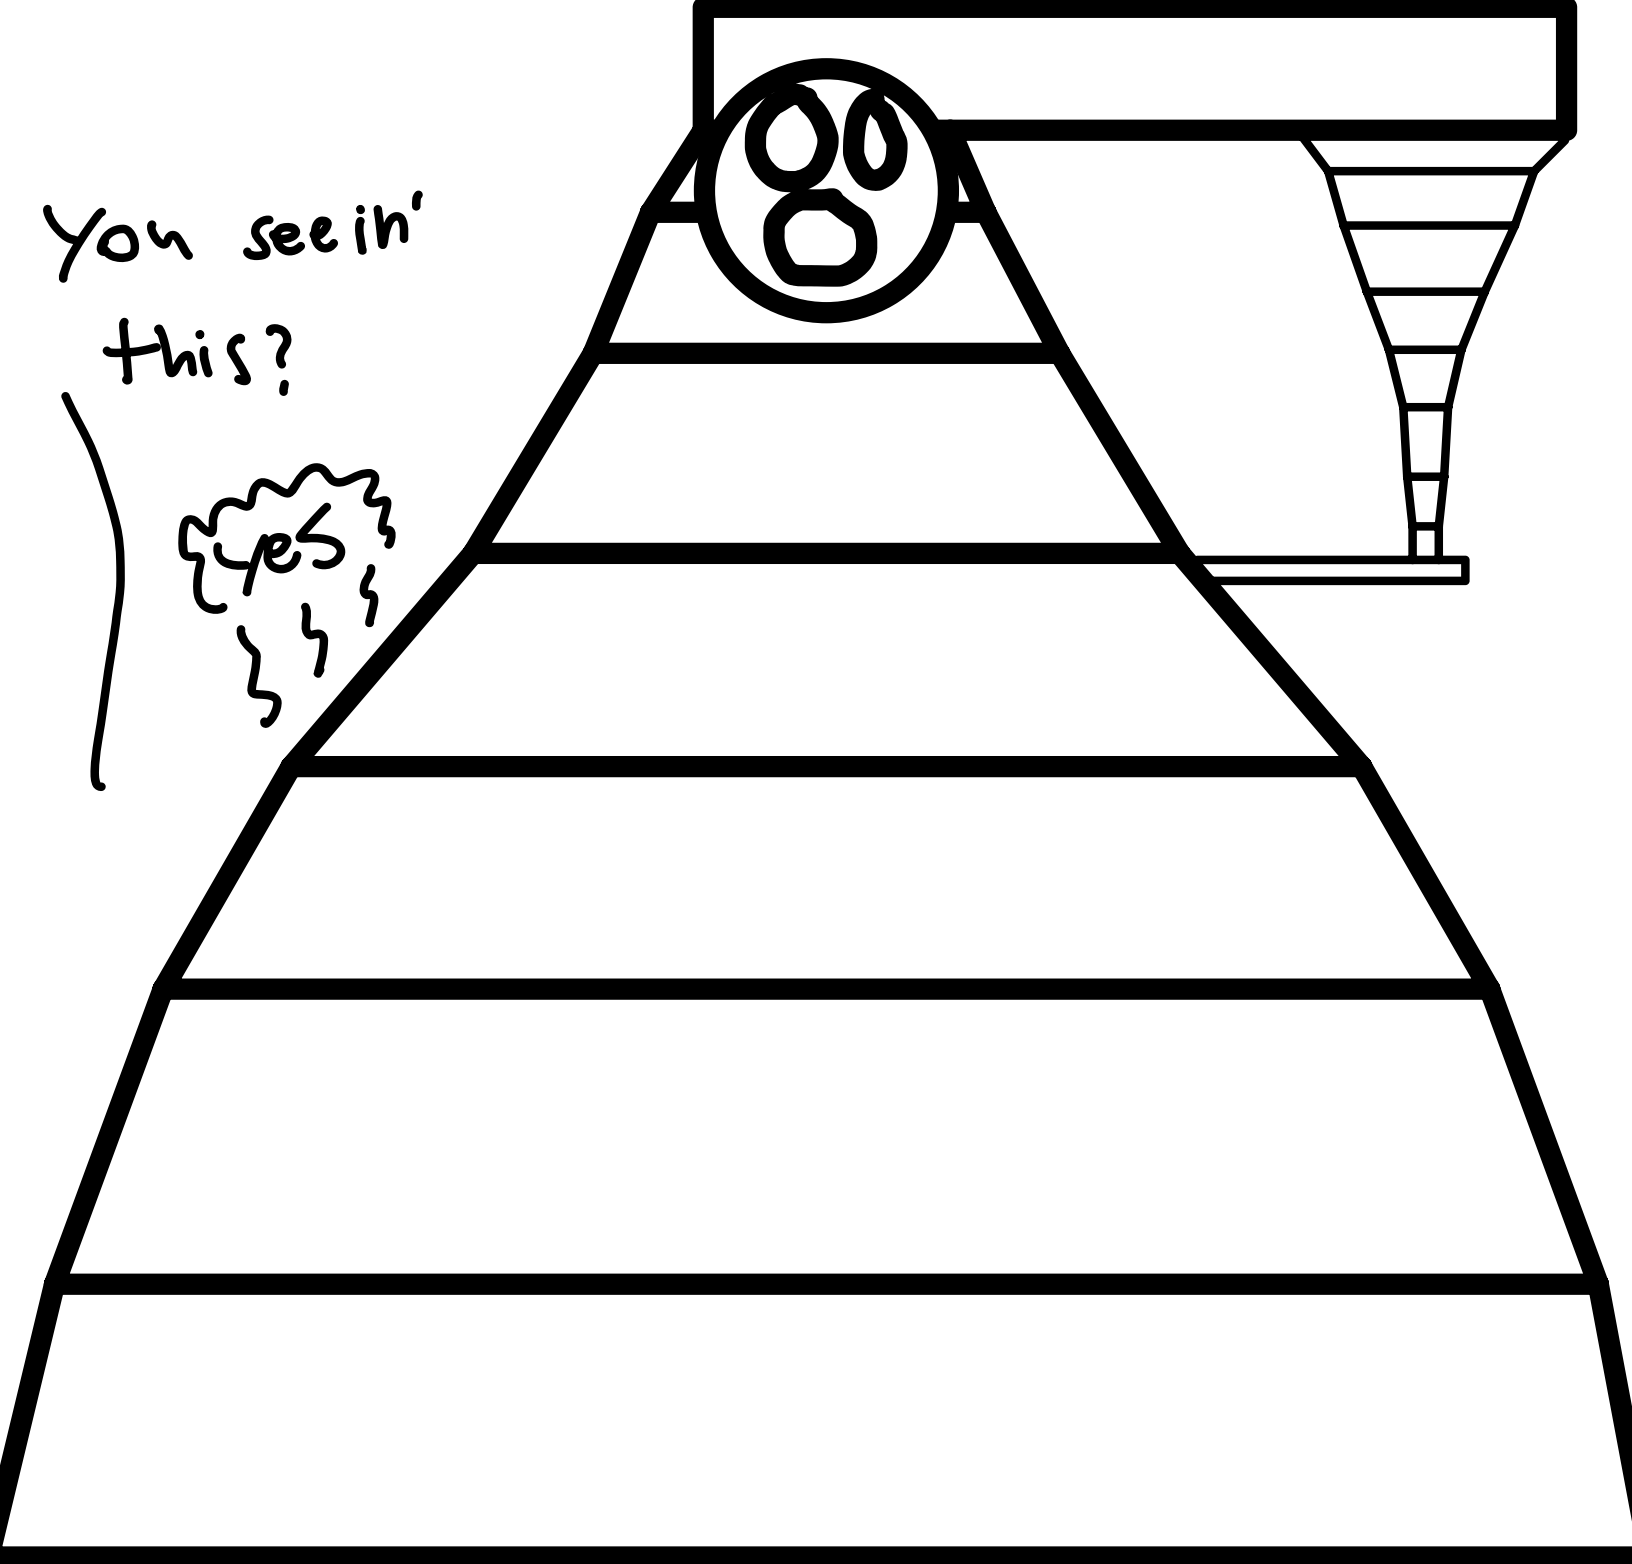

SCP 087 Comic

D-15? Why did you stop? Keep descending SCP 087 or you will be eliminated.

I...
I see it...

I can't move
See what?
Can you explain?

D-157, turn
your camera
on now!

no human
can see
this. thing

turning
on
camera
now...

You seein'
this?

Yes

OK
slide...

Proceed back
to the stairs

oh god...

it's...
right...
here...

I'm
getting
close.

End of
Camera feed

Scp 087 seems to only attack victims sometimes. As seen on the feed of D-437 she was attacked as soon as 087 saw her. While D-157 was being studied by the Scp. This behavior is still being reviewed be The Scp Foundation.